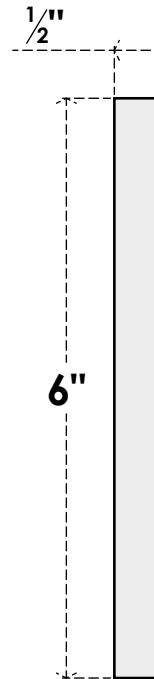

ROSP060X060X050SDG02

6"W X 6"H X 1/2"P STANDARD SEDGWICK BULLSEYE ROSETTE WITH SQUARE EDGE, ARCHITECTURAL GRADE PVC

FRONT

SIDE

EKENA MILLWORK
2300 WEST MAIN ST.
CLARKSVILLE, TX 75426
TOLL FREE: 866-607-0453
WWW.EKENAMILLWORK.COM

NOTES

1. INSTALLATION TO BE COMPLETED IN ACCORDANCE WITH MANUFACTURER'S SPECIFICATIONS.
2. DRAWING MAY NOT BE TO SCALE
3. THIS DRAWING IS INTENDED FOR DESIGN AND PLANNING PURPOSES ONLY.
4. ALL INFORMATION CONTAINED HEREIN WAS CURRENT AT THE TIME OF DEVELOPMENT BUT MUST BE REVIEWED AND APPROVED BY THE PRODUCT MANUFACTURER TO BE CONSIDERED ACCURATE.
5. ARCHITECTURAL GRADE PVC PRODUCTS ARE MADE FROM EXPANDED CELLULAR PVC AND COME NATURALLY WHITE BUT MAY BE PAINTED