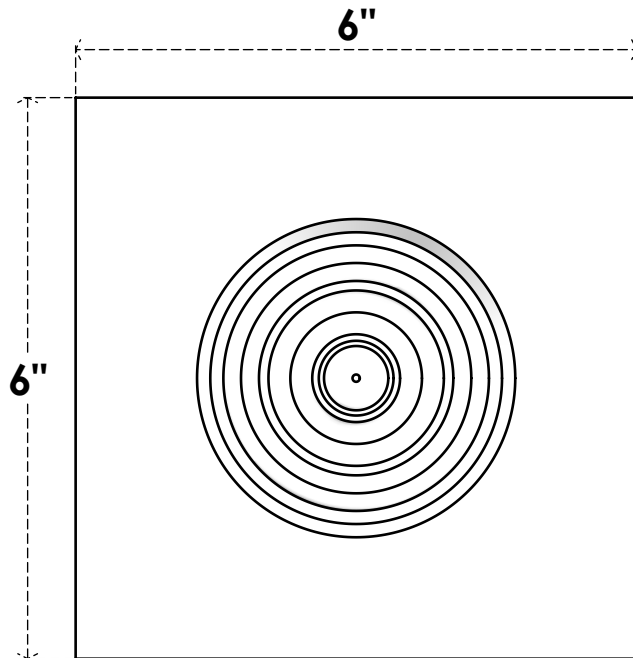

ROSP060X060X050SDG02

6"W X 6"H X 1/2"P STANDARD SEDGWICK BULLSEYE ROSETTE WITH SQUARE EDGE, ARCHITECTURAL GRADE PVC

FRONT

SIDE

EKENA MILLWORK
2300 WEST MAIN ST.
CLARKSVILLE, TX 75426
TOLL FREE: 866-607-0453
WWW.EKENAMILLWORK.COM